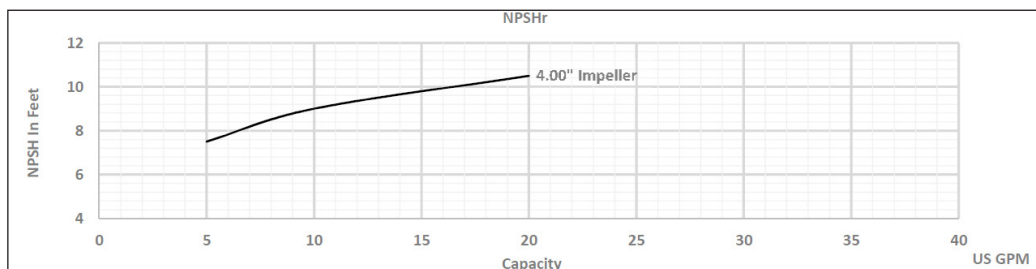

The Right Connection®

ExD-Series Centrifugal Pump Capacity Curve

Model: ExD 110 [1750RPM, Inlet-1.5" Outlet-1.0"]

Dixon Sanitary

N25 W23040 Paul Road • Pewaukee, WI 53072
 ph: 800.789.1718 • 262.513.6900 • fx: 800.789.4046 • 262.513.4904
dixonvalve.com