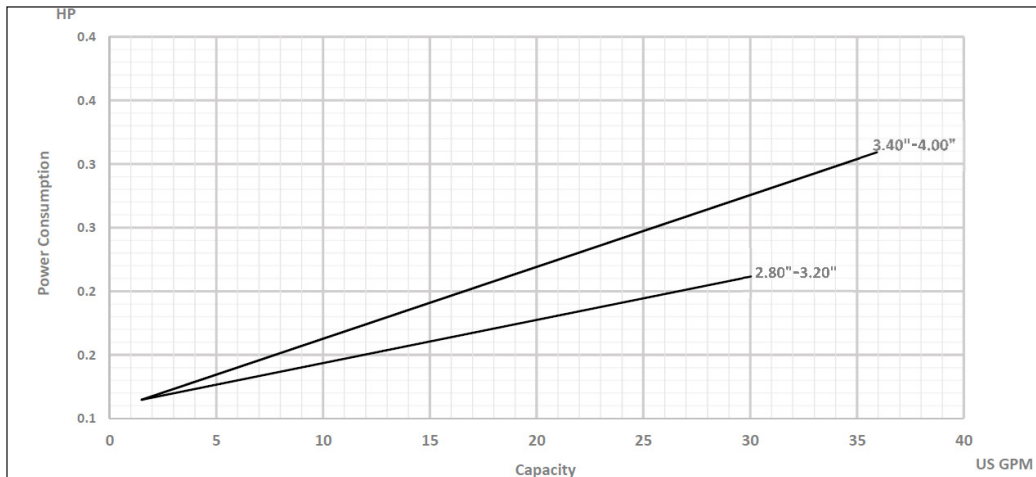

The Right Connection®

ExD-Series Centrifugal Pump Capacity Curve

Model: ExD 110 [1750RPM, Inlet-1.5" Outlet-1.0"]

Dixon Sanitary

N25 W23040 Paul Road • Pewaukee, WI 53072
 ph: 800.789.1718 • 262.513.6900 • fx: 800.789.4046 • 262.513.4904
dixonvalve.com