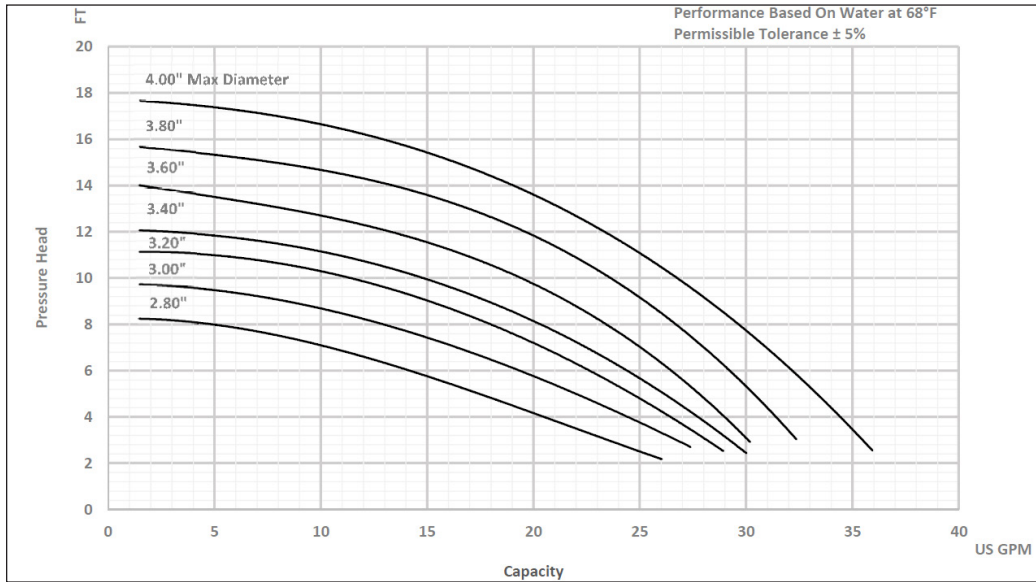

The Right Connection®

ExD-Series Centrifugal Pump Capacity Curve

Model: ExD 110 [1750RPM, Inlet-1.5" Outlet-1.0"]

Dixon Sanitary

N25 W23040 Paul Road • Pewaukee, WI 53072
 ph: 800.789.1718 • 262.513.6900 • fx: 800.789.4046 • 262.513.4904
dixonvalve.com