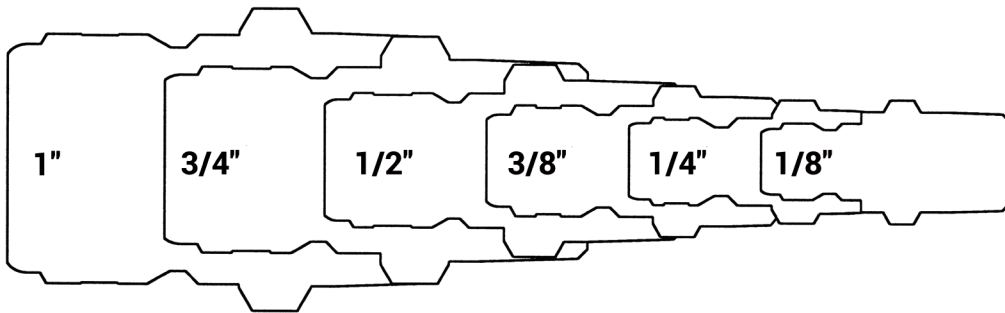

E-Series Hydraulic Couplings

Straight-Through Hose Barb Plugs

Body Size	Hose I.D.	Steel Part #	Brass Part #
1/4"	1/4"	E2S2	E2S2-B
3/8"	3/8"	E3S3	E3S3-B
1/2"	1/2"	E4S4	E4S4-B
3/4"	3/4"	E6S6	E6S6-B
1"	1"	E8S8	E8S8-B

Plug Profiles

Industry/Competitor Interchange

Foster FST
Hansen ST
Parker ST-Series